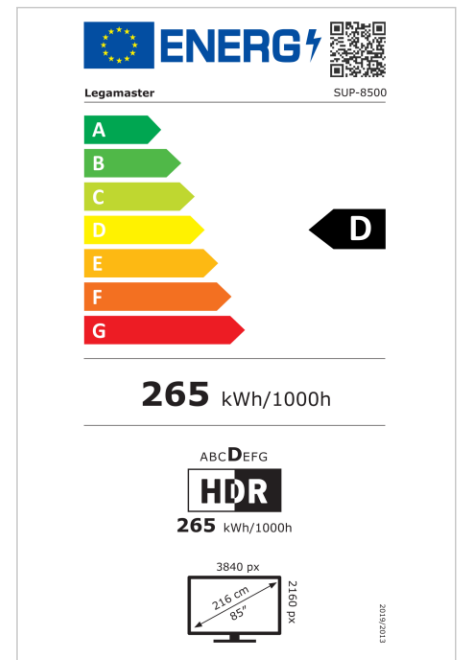

- Proven and documented security
- Modular platform build with multiple add-ons available
- User friendly and customizable platform
- Bezelless design with printed softkeys for easy control
- Next level touch experience: Flatfrog InGlass touch system (M5)
- Bonded glass with anti-glare and anti-fingerprint coating
- True 4K UHD resolution for the best image quality
- PID grade panels with 500 cd/m2 brightness and 24/7 durability

Art.No. **7-804100-85UK**

GTIN **8713797104883**

SUPREME touch monitor

SUP-8500 UK

Display

- Display diagonal: 85 inch
- Display technology: LCD
- Backlight type: Direct LED
- Display resolution: 3840 x 2160 px | 4K Ultra HD
- Display brightness: 500 cd/m²
- Display number of colours: 1.073 billion colours
- Contrast ratio (static): 5000:1
- Aspect ratio: 16:9
- Display refresh rate: 60 fps
- Response time: 8 ms
- Viewing angle: H: 178° / V: 178°
- Display control: Touch OSD
- Lifespan: 50000 Hours
- Durability: 24/7
- Screen orientation: Landscape

Touch system

- Touchscreen technology: InGlass™
- Touch technology: Multi-touch
- Number of touch points: 20
- Touch accuracy: 1 mm
- Touch system response time: 150 ms
- Touch resolution: 22855 x 12856 px
- Touch interface: 3 x Touch USB, USB C
- Touch operation: Stylus, Finger, Palm