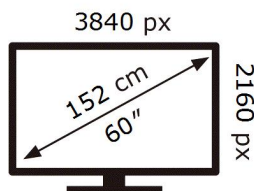

ENERG 

SAMSUNG

UE60BU8072U

110 kWh/1000h

ABCDEF **G**

172 kWh/1000h

2019/2013