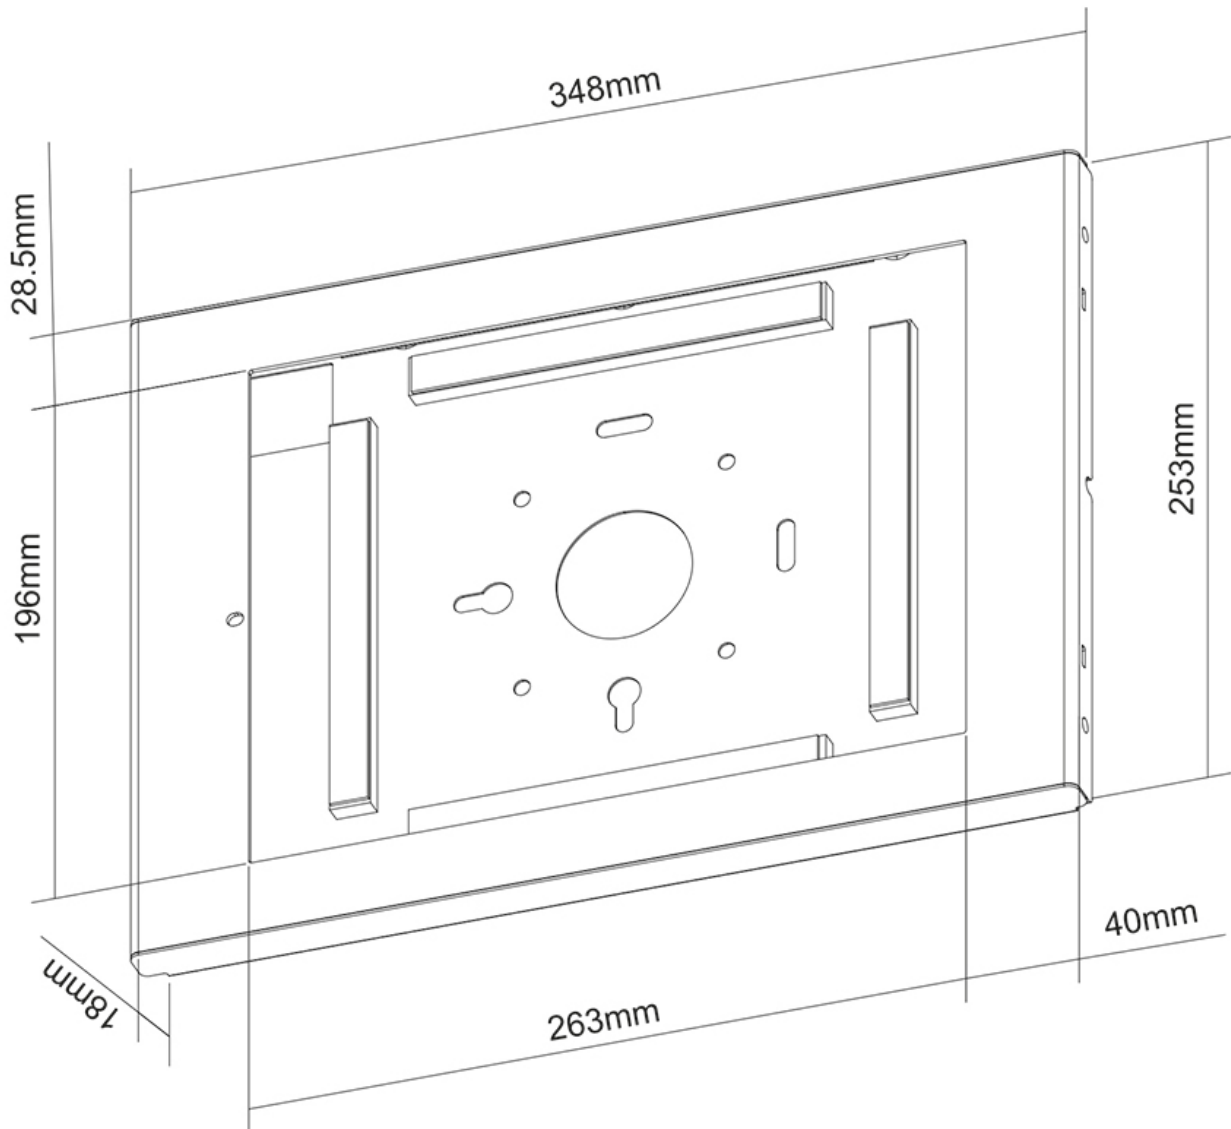

WL15-660WH1

NEOMOUNTS WALL MOUNT TABLET HOLDER

Neomounts