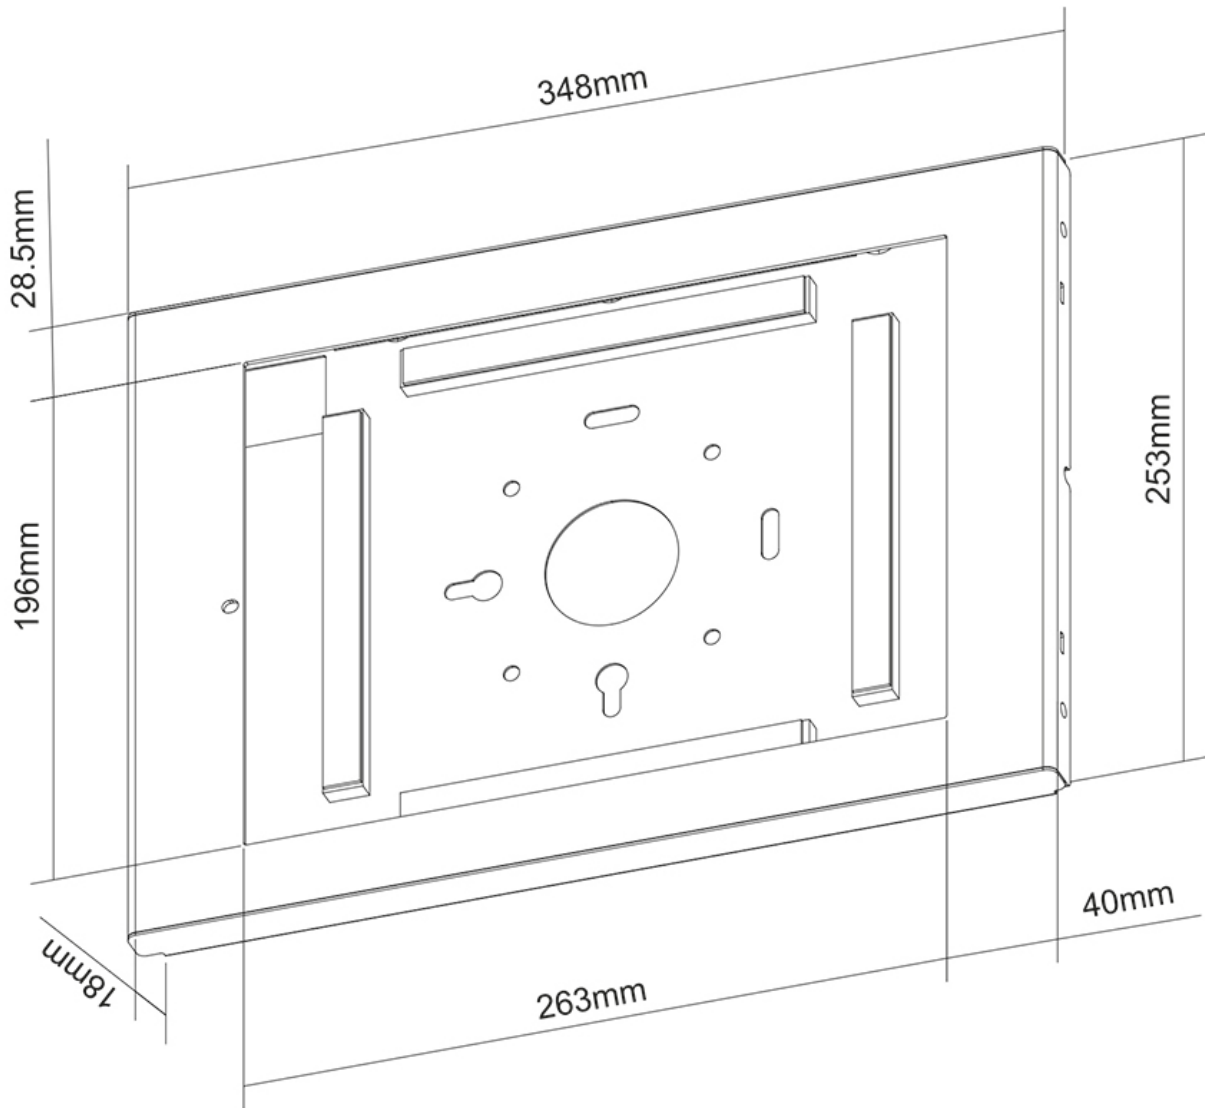

WL15-660WH1

NEOMOUNTS WL15-660WH1 TABLET WALL MOUNT 12.9" - LOCKABLE

SPECIFICATIONS

GENERAL

VESA maximum	75x75 mm
VESA minimum	75x75 mm

FUNCTIE

Type	Fixed
Lockable	Lockable - Lock included
Height	34,8 cm
Width	25,3 cm
Depth	1,8 cm

INFORMATION

Color	White
Main material	Steel
Warranty	5 year

Neomounts

Neomounts

Neomounts WL15-660WH1 Tablet wall mount - lockable (incl. lock) - VESA 75x75 - suitable for 12.9" iPad Pro Gen 3-6 - white

*Please note: The inch sizes stated are just an indication, combined with the weight and VESA sizes. The maximum weight and VESA size are absolute restrictions for the products and should not be exceeded.

The Neomounts WL15-660WH1 is a wall mount tablet holder that can be installed both in portrait and landscape orientation. The tablet holder is specifically designed for the 12,9" iPad Pro gen 3-6.

The tablet holder features an anti-theft lock and can be installed on both wall and VESA mount. The steel construction ensures safe and solid placement while the cable management system enables cables to be routed within the casing.

WL15-660WH1

NEOMOUNTS WL15-660WH1 TABLET WALL
MOUNT 12.9" - LOCKABLE

Neomounts