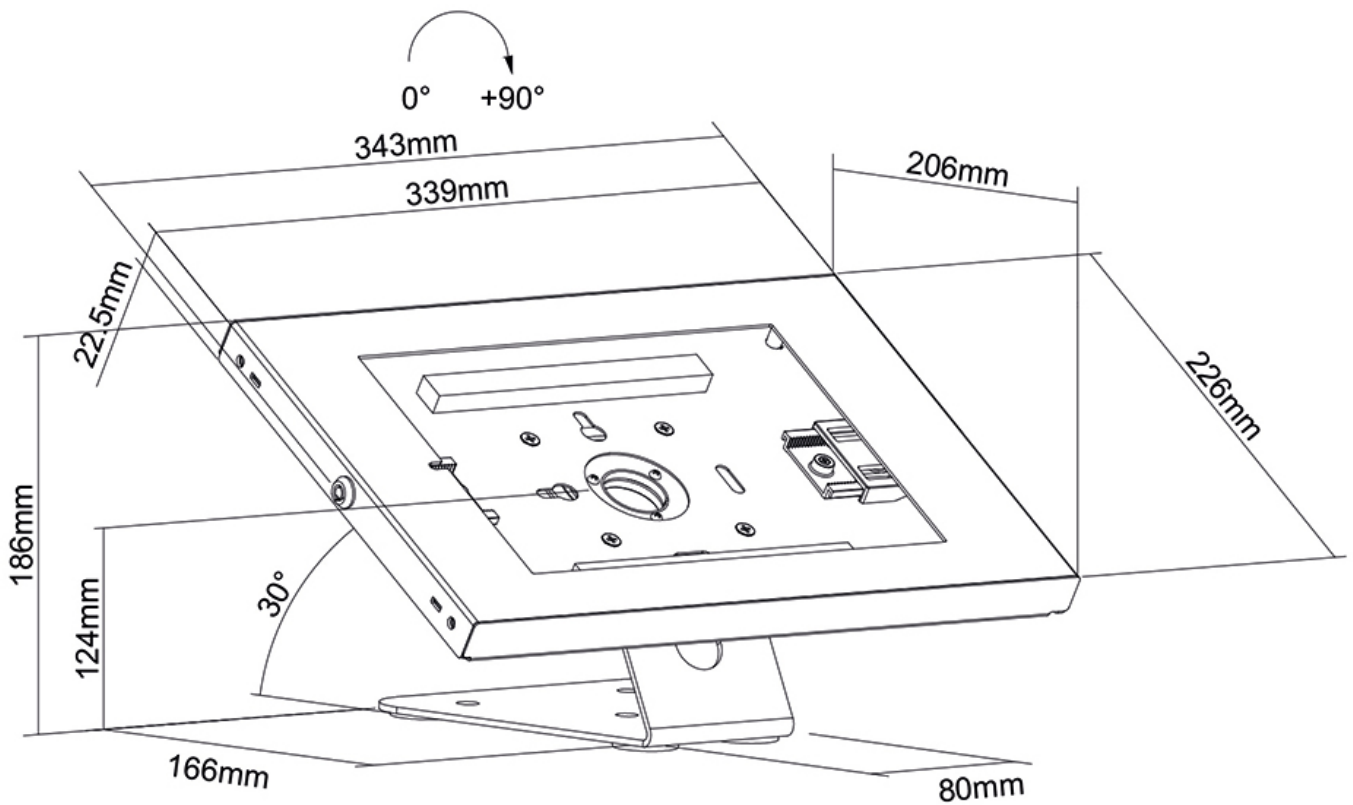

DS15-630WH1

NEOMOUNTS COUNTERTOP/WALL MOUNT

Neomounts