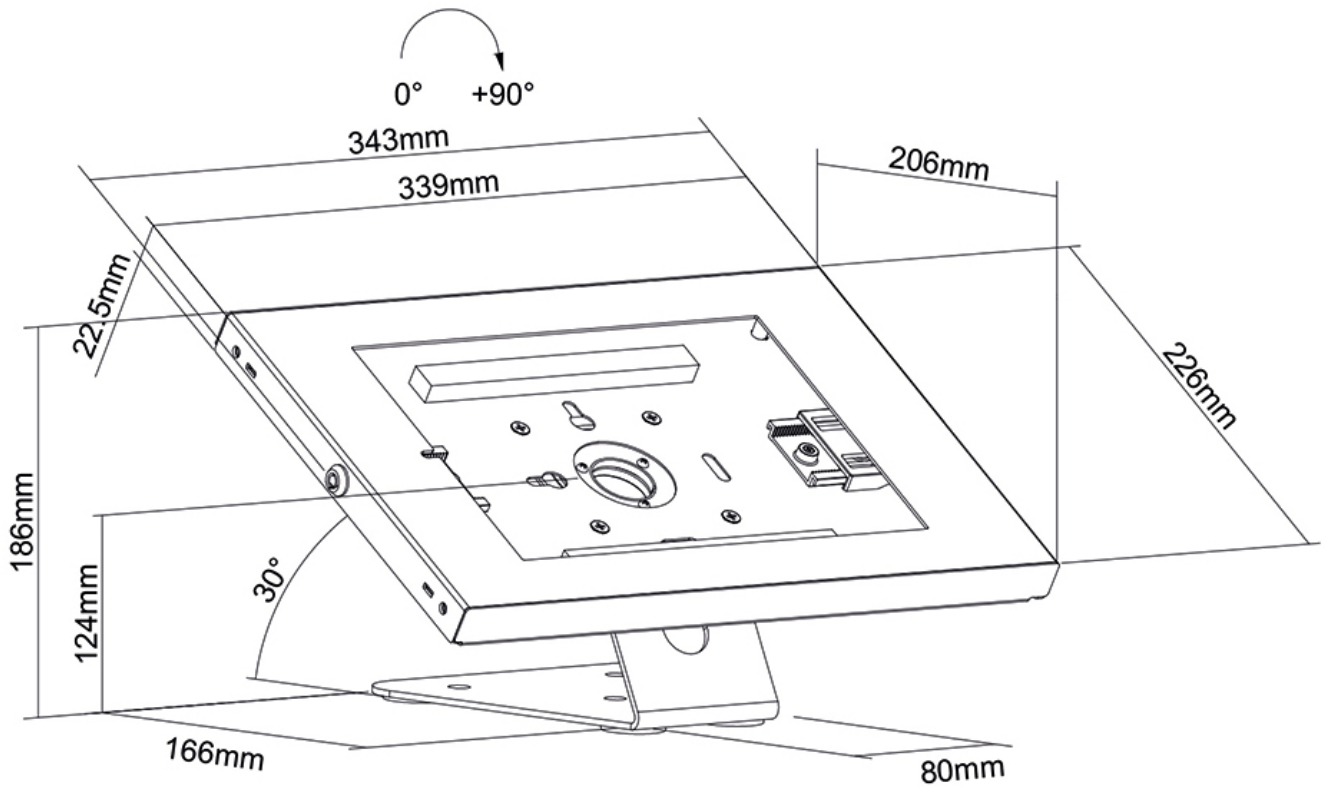

DS15-630WH1

NEOMOUNTS DS15-630WH1 TABLET STAND DESK
AND WALL 9.7-11" - LOCKABLE

Neomounts