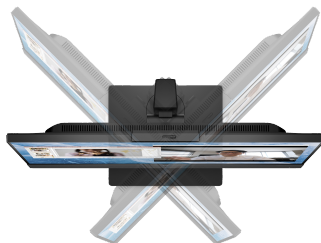

HP M24m Conferencing Monitor Tabela specyfikacji

*Zdjęcia mogą odbiegać od rzeczywistego wyglądu