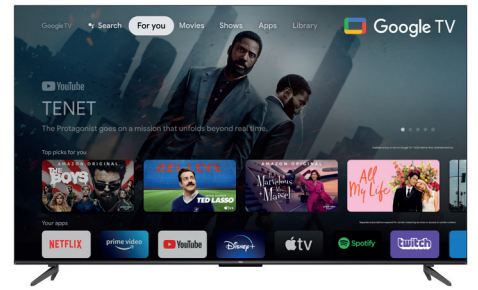

Brighter brights, deeper darks
and a wider range of colours

GAME MASTER

Game Master
Your optimized gaming experience

HDMI 2.1

ALLM

Auto Low Latency Mode

Fast game experience

Dolby Atmos
transports you into the story
with moving audio

Entertainment you love.
With a little help from Google

HANDS-FREE VOICE CONTROL

Hands-free Google Assistant
Let your voice be heard

TCL

65P830

DISPLAY

Screen size (inches/cm)	65 / 165.1
Visible screen size : diagonal(inches/cm)	64.5 / 164
Panel resolution	UHD
Wide color Technology	WGC
HDR (High Dynamic Range)	Yes
HDR formats	Dolby Vision, HDR10, PQ10, HLG
HDR brightness	-
Picture Performance Index*	2700
Resolution	3840x2160
Curved / Curvature	-
10 bit panel	Yes
Dynamic contrast	Mega
Picture processing	IPQ 2.0 Engine
Dimming	Yes
Ultra AR coating	-
UHD upscaling	UHD Machine Learning AI SR
Color management	20P & 2P calibration
Digital Noise Reduction	Yes
Film Mode	Yes