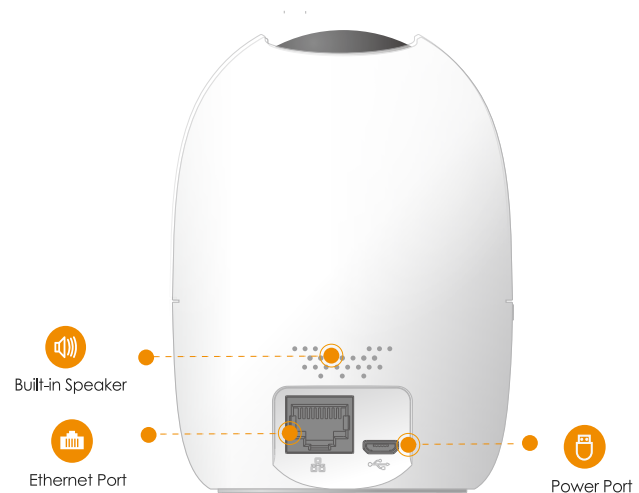

imou

A1 4MP

4MP H.265 Wi-Fi Pan & Tilt Camera

With 4MP QHD live monitoring and 0~355° pan & -5~80° tilt features, A1 4MP ensures every corner of your home completely covered. Human Detection quickly finds human targets in images and immediately sends a notification to you. Privacy Mode helps protect your personal privacy when you are home, and Smart Tracking function lets the camera follows moving objects when it detects motion.

Abnormal Sound Alarm

Sends alerts to your smartphone when it detects abnormal sound

Alarm Notification

Sends instant alerts to your mobile phone when an event is detected

Built-in Siren

Scare stangers away from your home

Diversified Storage

Supports NVR, Cloud Storage or Micro SD card (up to 256GB)

Two-way Talk

Communicate with family and pets easily

Stay close with what you care

With Cloud service, you will have access to what you care as long as Internet is available. You can record daily or motion videos on Cloud and play back anytime anywhere.

Front View

Back View

Specifications

Camera

1/2.7" 4 Megapixel Progressive CMOS
 4MP (2560 x 1440)
 Night Vision: 10m(33ft) Distance
 3.6mm Fixed Lens
 Field of View : 92° (H), 48° (V), 109° (D)
 355° Pan & -5~80° Tilt