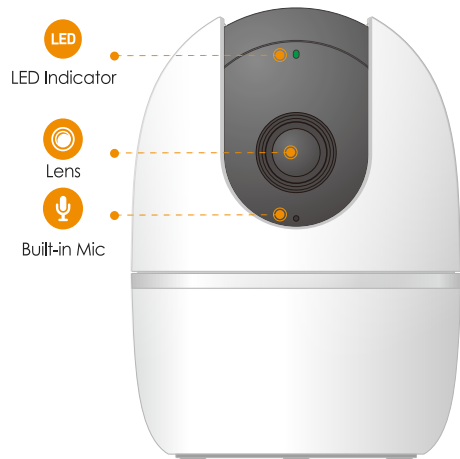

imou

A1 4MP

4MP H.265 Wi-Fi Pan & Tilt Camera

With 4MP QHD live monitoring and 0~355° pan & -5~80° tilt features, A1 4MP ensures every corner of your home completely covered. Human Detection quickly finds human targets in images and immediately sends a notification to you. Privacy Mode helps protect your personal privacy when you are home, and Smart Tracking function lets the camera follows moving objects when it detects motion.

Abnormal Sound Alarm

Sends alerts to your smartphone when it detects abnormal sound

Alarm Notification

Sends instant alerts to your mobile phone when an event is detected

Built-in Siren

Scare stangers away from your home

Diversified Storage

Supports NVR, Cloud Storage or Micro SD card (up to 256GB)

Two-way Talk

Communicate with family and pets easily

Stay close with what you care

With Cloud service, you will have access to what you care as long as Internet is available. You can record daily or motion videos on Cloud and play back anytime anywhere.

Front View

Back View

Specifications

Camera

1/2.7" 4 Megapixel Progressive CMOS
 4MP (2560 x 1440)
 Night Vision: 10m(33ft) Distance
 3.6mm Fixed Lens
 Field of View : 92° (H), 48° (V), 109° (D)
 355° Pan & -5~80° Tilt