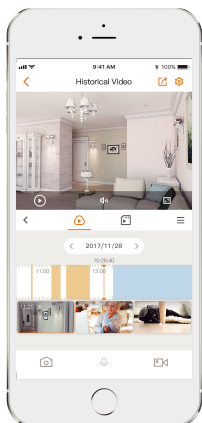

Two-way Talk

Communicate with family and pets easily

Stay close with what you care

With Cloud service, you will have access to what you care as long as Internet is available. You can record daily or motion videos on Cloud and play back anytime anywhere.