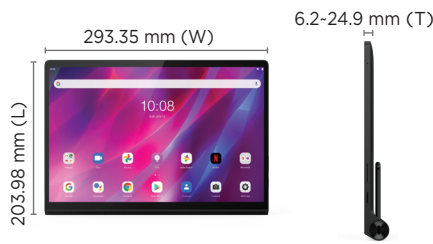

# Lenovo™ Yoga™ Tab 13

[WWW.LENOVO.COM](http://WWW.LENOVO.COM)

### DESIGN

**Weight**  
830 g (1.83 lbs)