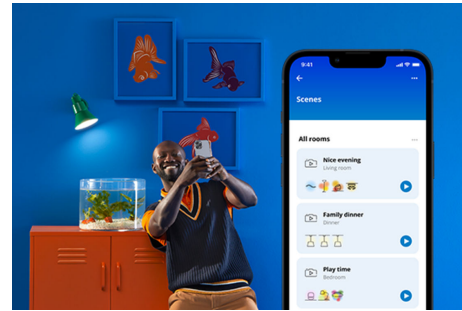

SUPERSLIM WIZ CEILING 32W B RD 27-65K TW

Light that suits your day-to-day life is easy with WiZ Super Slim. Its large, circular light surface floods your room with cool blue light to promote alertness and concentration and dims into a soft and warm colour to help you relax.

PRODUCT HIGHLIGHTS

- Tunabel white
- Dimensions: Ø550
- IP20/Plastic/White

Smart lighting functionalities easy to set up

Enjoy the benefits of smart features instantly, just by connecting your WiZ light to your Wi-Fi network. Control lights easily when you're away from home and scheduling lights to go on and off automatically. No need to install additional hardware such as hub or gateway!

Monitor your energy consumption

Get an overview of the energy consumption of your lights with the WiZ app. Easily access a weekly or daily report to help you stay on top of your energy consumption at home.

Create your perfect light scene

Make your own mix of different colour and white lights modes to create the perfect light ambience for your daily moment. Simply save your new Scene and select it anytime with the WiZ app or voice.