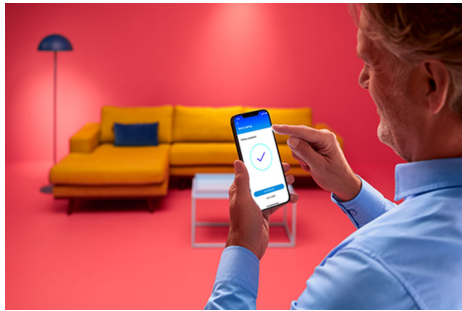

SUPERSLIM WIZ CEILING 32W B RD 27-65K TW

Light that suits your day-to-day life is easy with WiZ Super Slim. Its large, circular light surface floods your room with cool blue light to promote alertness and concentration and dims into a soft and warm colour to help you relax.

PRODUCT HIGHLIGHTS

- Tunabel white
- Dimensions: Ø550
- IP20/Plastic/White

Smart lighting functionalities easy to set up

Enjoy the benefits of smart features instantly, just by connecting your WiZ light to your Wi-Fi network. Control lights easily when you're away from home and scheduling lights to go on and off automatically. No need to install additional hardware such as hub or gateway!

Monitor your energy consumption

Get an overview of the energy consumption of your lights with the WiZ app. Easily access a weekly or daily report to help you stay on top of your energy consumption at home.

Create your perfect light scene

Make your own mix of different colour and white lights modes to create the perfect light ambience for your daily moment. Simply save your new Scene and select it anytime with the WiZ app or voice.