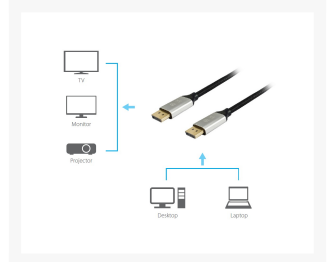

119265 DisplayPort 1.4 Premium Cable, 5.0m

Product Images

Short Description

1. DisplayPort Male to Male
2. Supports video resolutions up to 8K/60Hz, 4K/120Hz
3. Gold Plated Connectors for high signal quality
4. Downwards compatible to DisplayPort 1.1, 1.2 and 1.3
5. Transmission of audio and video signals
6. Compliant with VESA certified
7. DisplayPort DP 8K certified cable
8. Bandwidth up to 32.4Gbps
9. Premium braided Cotton mesh
10. Aluminum casing
11. Supports HDCP 1.4 and 2.2
12. Supports HDR (High Dynamic Range)
13. Supports DSC (Display Stream Compression)
14. Supports MST (Multi Stream Transport)
15. Resolution up to
Data transfer without DSC (display stream compression).

5k: 5120 x 2880 @ 120 Hz (DSC).

4k: 3840 x 2160 @ 240 Hz (DSC).

Description

The equip® DisplayPort Cable is a digital audio and video cable, designed primarily for connections between computer and its display monitor, or a computer and a home-theater system. Intended to replace VGA, DVI and HDMI cables, By supporting a maximum bandwidth of 32.4 Gbps, content up to 8K Ultra HD (7680 x 4320 @ 60 Hz) resolution can be displayed.

Additional Information

Approval and compliance	CE & RoHS
Product weight (kg)	0.39
Product breadth (mm)	8
Product depth (mm)	20
Product height (mm)	5000
Cable length	5m
Color	Black
EAN	4015867228227
Model number	119265
Package contents	119265
Cable Length	5.0m
Connector 1	DisplayPort, male
Connector 2	DisplayPort, male