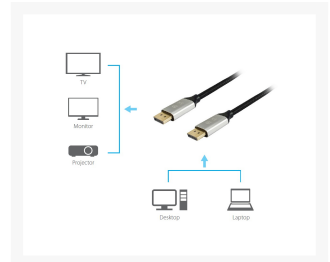

## Short Description

---

1. DisplayPort Male to Male
2. Supports video resolutions up to 8K/60Hz, 4K/120Hz
3. Gold Plated Connectors for high signal quality
4. Downwards compatible to DisplayPort 1.1, 1.2 and 1.3
5. Transmission of audio and video signals
6. Compliant with VESA certified
7. DisplayPort DP 8K certified cable
8. Bandwidth up to 32.4Gbps
9. Premium braided Cotton mesh
10. Aluminum casing
11. Supports HDCP 1.4 and 2.2
12. Supports HDR (High Dynamic Range)
13. Supports DSC (Display Stream Compression)
14. Supports MST (Multi Stream Transport)
15. Resolution up to  
Data transfer without DSC (display stream compression).

## Description

---

The equip® DisplayPort Cable is a digital audio and video cable, designed primarily for connections between computer and its display monitor, or a computer and a home-theater system. Intended to replace VGA, DVI and HDMI cables, By supporting a maximum bandwidth of 32.4 Gbps, content up to 8K Ultra HD (7680 x 4320 @ 60 Hz) resolution can be displayed.