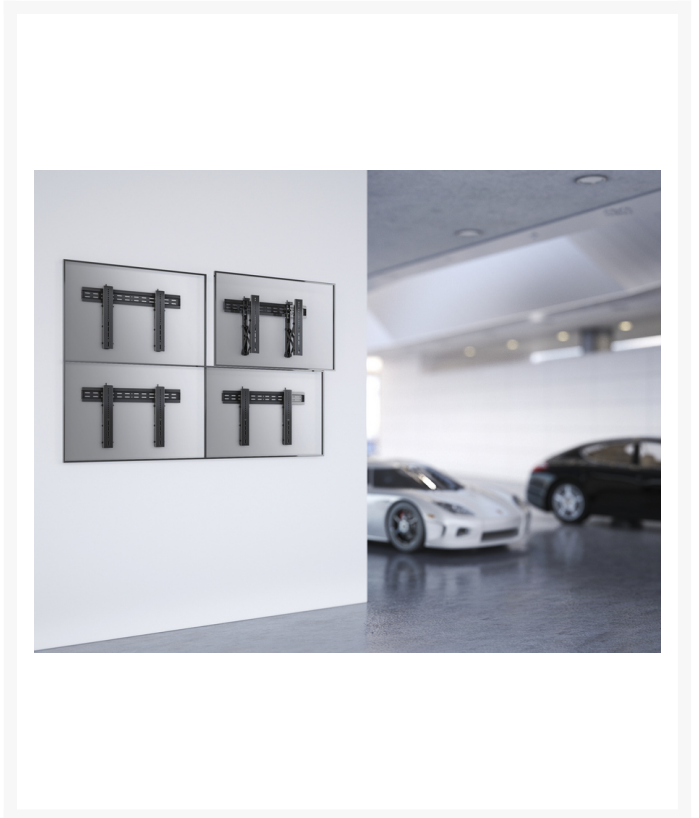

# 650351 37"-70" Pop-Out Video Wall Mount Bracket

## Short Description

---

1. Max VESA: 600 x 400
2. Max Loading weight: 45kgs
3. Built-in Cable management
4. VESA standards compliant
5. Anti-Theft Locking Hole: for additional security preventing
6. Modular mount with unlimited video display configurations
7. Pop-Out Lock System: ensures safety by reducing the possibility of accidental pop-outs
8. Pop-Out extension provides quick access for installation and maintenance

## Description

---

The equip@ 650351 Pop-Out TV Video Wall Mount Bracket is a video wall solution quick to install, and easy to configure. Made especially for video wall applications. This is a professional mount focusing on multiple screen installations, easy and fast installation and simplified maintenance. The Push-In Pop-out feature gives easy-access to any display for quick serviceability. This is one of the major functions needed when building a video wall mounting solution or when integrating a single screen into the wall. Saving installation time and cost.

## Additional Information

Approval and compliance	RoHS
Compatible display size	37"-70"
Material	Metal
Load capacity (kg)	45
Mount	Wall mount
No. of supported display	1
VESA compatibility	200x200,400x200,300x300,400x400,600x400
Bracket type	Fix
Distance to Wall (Profile)	68~215mm
Product Size	760x465x215mm
Mounting Hole Pattern	Universal
Installation	Solid Wall
Cable Management	No
Product weight (kg)	7.06
Product breadth (mm)	465
Product depth (mm)	215
Product height (mm)	760
Color	Black
EAN	4015867228289
Model number	650351
Package contents	650351/manual/screws
TV size	37"-70"