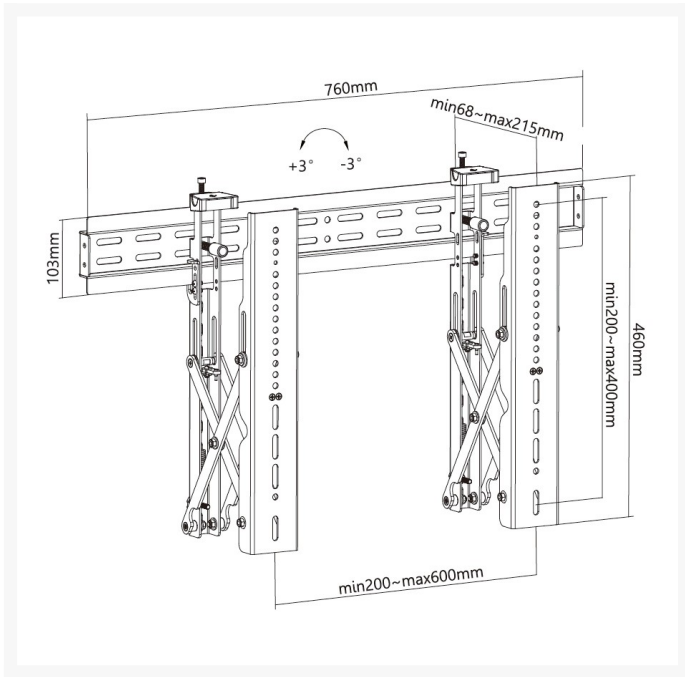

# 650351 37"-70" Pop-Out Video Wall Mount Bracket

## Short Description

---

1. Max VESA: 600 x 400
2. Max Loading weight: 45kgs
3. Built-in Cable management
4. VESA standards compliant
5. Anti-Theft Locking Hole: for additional security preventing
6. Modular mount with unlimited video display configurations
7. Pop-Out Lock System: ensures safety by reducing the possibility of accidental pop-outs
8. Pop-Out extension provides quick access for installation and maintenance

## Description

---

The equip@ 650351 Pop-Out TV Video Wall Mount Bracket is a video wall solution quick to install, and easy to configure. Made especially for video wall applications. This is a professional mount focusing on multiple screen installations, easy and fast installation and simplified maintenance. The Push-In Pop-out feature gives easy-access to any display for quick serviceability. This is one of the major functions needed when building a video wall mounting solution or when integrating a single screen into the wall. Saving installation time and cost.

## Additional Information

Approval and compliance	RoHS
Compatible display size	37"-70"
Material	Metal
Load capacity (kg)	45
Mount	Wall mount
No. of supported display	1
VESA compatibility	200x200,400x200,300x300,400x400,600x400
Bracket type	Fix
Distance to Wall (Profile)	68~215mm
Product Size	760x465x215mm
Mounting Hole Pattern	Universal
Installation	Solid Wall
Cable Management	No
Product weight (kg)	7.06
Product breadth (mm)	465
Product depth (mm)	215
Product height (mm)	760
Color	Black
EAN	4015867228289
Model number	650351
Package contents	650351/manual/screws
TV size	37"-70"