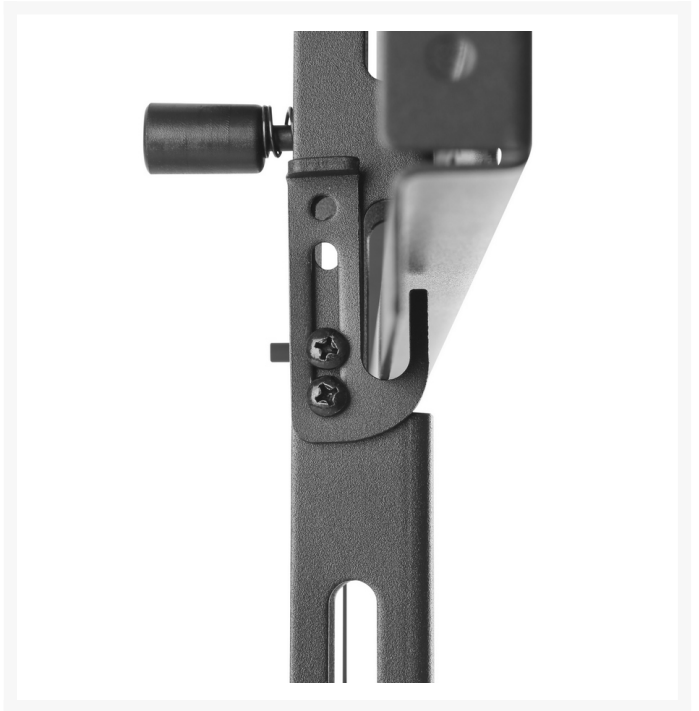

# 650351 37"-70" Pop-Out Video Wall Mount Bracket

## Short Description

---

1. Max VESA: 600 x 400
2. Max Loading weight: 45kgs
3. Built-in Cable management
4. VESA standards compliant
5. Anti-Theft Locking Hole: for additional security preventing
6. Modular mount with unlimited video display configurations
7. Pop-Out Lock System: ensures safety by reducing the possibility of accidental pop-outs
8. Pop-Out extension provides quick access for installation and maintenance

## Description

---

The equip@ 650351 Pop-Out TV Video Wall Mount Bracket is a video wall solution quick to install, and easy to configure. Made especially for video wall applications. This is a professional mount focusing on multiple screen installations, easy and fast installation and simplified maintenance. The Push-In Pop-out feature gives easy-access to any display for quick serviceability. This is one of the major functions needed when building a video wall mounting solution or when integrating a single screen into the wall. Saving installation time and cost.

## Additional Information

Approval and compliance	RoHS
Compatible display size	37"-70"
Material	Metal
Load capacity (kg)	45
Mount	Wall mount
No. of supported display	1
VESA compatibility	200x200,400x200,300x300,400x400,600x400
Bracket type	Fix
Distance to Wall (Profile)	68~215mm
Product Size	760x465x215mm
Mounting Hole Pattern	Universal
Installation	Solid Wall
Cable Management	No
Product weight (kg)	7.06
Product breadth (mm)	465
Product depth (mm)	215
Product height (mm)	760
Color	Black
EAN	4015867228289
Model number	650351
Package contents	650351/manual/screws
TV size	37"-70"