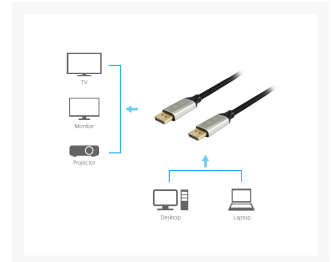

119261 DisplayPort 1.4 Premium Cable, 1.0m

Product Images

Short Description

1. DisplayPort Male to Male
2. Supports video resolutions up to 8K/60Hz, 4K/120Hz
3. Gold Plated Connectors for high signal quality
4. Downwards compatible to DisplayPort 1.1, 1.2 and 1.3
5. Transmission of audio and video signals
6. Compliant with VESA certified
7. DisplayPort DP 8K certified cable
8. Bandwidth up to 32.4Gbps
9. Premium braided Cotton mesh
10. Aluminum casing
11. Supports HDCP 1.4 and 2.2
12. Supports HDR (High Dynamic Range)
13. Supports DSC (Display Stream Compression)
14. Supports MST (Multi Stream Transport)
15. Resolution up to
Data transfer without DSC (display stream compression).

5k: 5120 x 2880 @ 120 Hz (DSC).

4k: 3840 x 2160 @ 240 Hz (DSC).

Description

The equip® DisplayPort Cable is a digital audio and video cable, designed primarily for connections between computer and its display monitor, or a computer and a home-theater system. Intended to replace VGA, DVI and HDMI cables, By supporting a maximum bandwidth of 32.4 Gbps, content up to 8K Ultra HD (7680 x 4320 @ 60 Hz) resolution can be displayed.