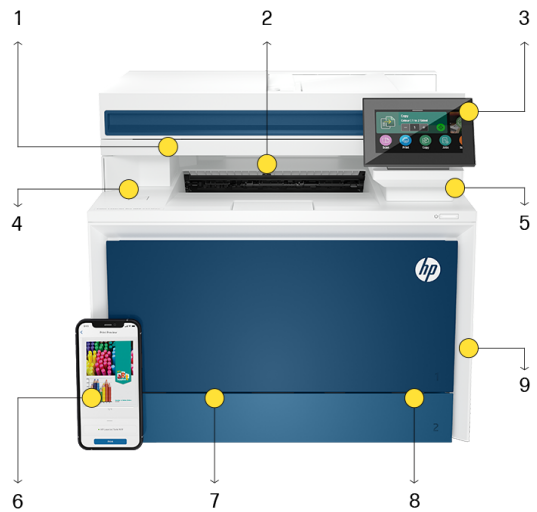

### Set up and manage from a single dashboard<sup>2</sup>

- Connect your printer fleet. Robust features and smart tools help your people do more, wherever work happens.
- Avoid interruptions with Wi-Fi®<sup>7</sup> that intelligently looks for the best connection to stay on-line.<sup>6</sup>
- Centralize your print business. HP Web Jetadmin easily adds and updates devices, solutions, and policies.<sup>3</sup>

## Produktomvisning

1. Automatic 2-sided printing and scanning
2. Utskriftshastigheter på opptil 33 spm A4, 300-arks standard papirkapasitet
3. 4,3-tommers berøringskjerm i farger
4. Dual-band Wi-Fi® with self-heal, USB and Ethernet
5. Forhåndskonfigurerte sikkerhetsinnstillinger
6. HP Smart-app for lett tilgjengelig produktivitet
7. Laget for arbeidsgrupper på opptil 10 brukere
8. Farger blir mer virkelighetstro med HP TerraJet-toner
9. Walk-up USB print and scan