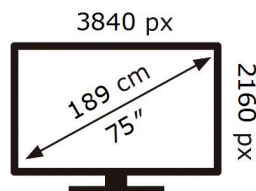

ENERG

SAMSUNG

UE75AU7102K

155 kWh/1000h

ABCDEF **G**

220 kWh/1000h

2019/2013