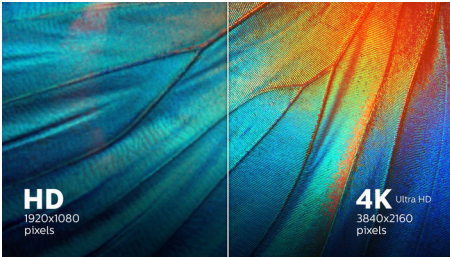

Immersive visuals

- IPS Nano colour technology extends gamut for vibrant visuals
- Ultra Wide-Color wider range of colours for a vivid picture

Features designed for you

- LowBlue mode and Flicker-free easy-on-the eyes viewing
- MultiView enables simultaneous dual connect and view
- EasySelect menu toggle key for quick on-screen menu access
- SmartErgoBase enables user-friendly ergonomic adjustments

PHILIPS

Highlights

UltraClear 4K UHD Resolution

These Philips displays utilise high-performance panels to deliver UltraClear, 4K UHD (3840 x 2160) resolution images. Whether you are a demanding professional requiring extremely detailed images for CAD solutions, a user of 3D graphics applications or a financial wizard working on huge spreadsheets, Philips displays will make your images and graphics come alive.

Specifications

Picture/Display

- LCD panel type: Nano IPS
- Backlight type: W-LED system
- Panel Size: 27 inch / 68.5 cm
- Display Screen Coating: Anti-Glare, 3H, Haze 25%
- Effective viewing area: 596.736 (H) x 335.664 (V)
- Aspect ratio: 16:9
- Maximum resolution: 3840 x 2160 @ 144 Hz*
- Pixel Density: 163.18 PPI
- Response time (typical): 1 ms (Grey to Grey)*
- Low Input Lag
- Brightness: 450 cd/m²
- SmartContrast: Mega Infinity DCR
- Contrast ratio (typical): 1000:1
- Pixel pitch: 0.1554 x 0.1554 mm
- Viewing angle: 178° (H)/178° (V), @ C/R > 10
- Flicker-free
- HDR: DisplayHDR 600 certified
- Colour gamut (min.): DCI-P3 98%*
- Colour gamut (typical): NTSC 84.8%*, sRGB 100%*, Adobe RGB 93.1%*
- Picture enhancement: SmartImage game
- Display colours: 1.07 Billion, 10 Bits (FRC)
- Scanning Frequency: 30–255 kHz (H) / 48–144 Hz (V)
- SmartUniformity: 97 ~ 102%
- Delta E: < 2 (sRGB)
- LowBlue Mode
- EasyRead
- sRGB
- Adaptive sync