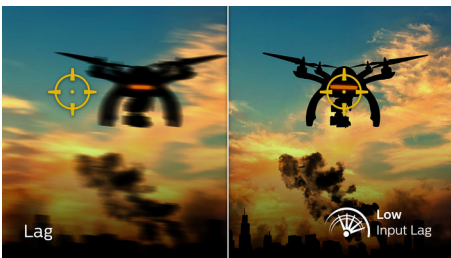

Features designed for you

- SmartErgoBase enables user-friendly ergonomic adjustments
- LowBlue mode and Flicker-free easy-on-the eyes viewing
- MultiView enables simultaneous dual connect and view
- EasySelect menu toggle key for quick on-screen menu access

Low Input Lag

Input lag is the amount of time that elapses between performing an action with connected devices and seeing the result on screen. Low input lag reduces the time delay between entering a command from your devices to monitor, greatly improving play on twitch-sensitive video games, particularly important for playing fast-paced, competitive games.

4-sided frameless

Extremely minimising 4 sided bezels on this virtually frameless display give a minimalist look and offer an expansive viewing experience. Expands your productivity and makes you focus on the vivid images with seamless visions. Significant wide view without distraction and even multi monitor set-up in pivot mode.