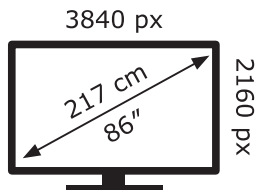

ENERG ⚡

LG Electronics

86NANO763QA

166 kWh/1000h

ABCDEF**G**

255 kWh/1000h

2019/2013