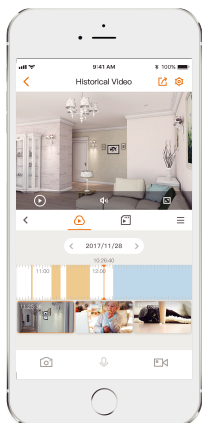

Knight

4K Smart Wi-Fi Camera

Knight delivers 4K UHD live monitoring with a choice of 2.8mm/3.6mm lens option, it supports four night vision modes for clear-as day clarity even in pitch dark . Powered by AI chip and deep learning algorithm, Knight always be aware and react faster through accurat human/vehicle/pet detection with configurable region and tripwire. With IP66 certified, the camera can be used outdoors under different weather conditions. With built-in spotlight and 110dB security siren, Knight Pactively keeps unwelcome visitors away from what you care about.

- 4K UHD Video**
 Picture-perfect detail and color
- AI Smart Detection**
 Quickly find human/vehicle/pet targets in you home
- Smart Color Night Vision**
 Support four-mode night vision for clear-as day clarity even in pitch dark
- Active Deterrence**
 Scare away unwelcome visitors with built-in spotlight and 110dB security siren
- Wi-Fi Connection**
 2.4GHz&5GHz Dual-band Wi-Fi 6
- Two-way Talk**
 Real-time communicate with people at the camera
- Diversified Storage**
 Supports Cloud Storage or Micro SD card (up to 256 GB)
- Alarm Notification**
 Sends instant motion-activated alerts to your mobile phone
- IP66**
 Weatherproof from dust and water

Camera

1/2.8" 8 Megapixel Progressive CMOS
4K (3840 x 2160)
B/W Night Vision: 30m(98ft) Distance
Color Night Vision: 20m(66ft) Distance
2.8mm/3.6mm Fixed Lens
Field of View: 2.8mm: 107° (H), 56° (V), 127° (D)
3.6mm: 84° (H), 47° (V), 97° (D)

Video & Audio

Video Compression : H.265/H.264
Up to 4K@15fps Frame Rate
16x Digital Zoom
Built-in Mic & Speaker, 110dB Siren
Built-in 600 Lumens Spotlight

Network

1 x 100Mbps Ethernet Port
Wi-Fi: 2.4GHz&5GHz Dual-band Wi-Fi 6, Dual Antenna,
2.4GHz: IEEE802.11b/g/n/ax
5GHz: IEEE802.11a/n/ac/ax
Imou App: iOS, Android
ONVIF