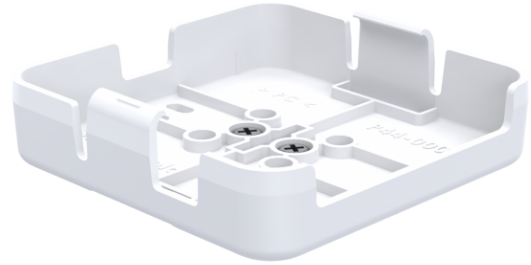

# Spare part - mCase for SumUp Solo, white - 32

SPMC120-CASE-32

SpacePole mCase™ is a low-profile protective casing that enables a mobile payment device to be mounted for static payments, or attached to a mobile device or even attached via a retractable belt clip or lanyard

## Product Specifications

<b>Colour Name</b>	White
<b>Colour Type</b>	Structured
<b>Device Brand</b>	SumUp
<b>Compatible device name</b>	SumUp Solo
<b>Main material</b>	Plastic
<b>Product Version</b>	1.0
<b>Units per Box</b>	1
<b>Unit Weight</b>	0.03 kg
<b>Box Weight</b>	0.12 kg
<b>Warranty</b>	2 Years

## Product Dimensions

<b>Unit Depth</b>	88 mm
<b>Unit Height</b>	24.4 mm
<b>Unit Weight</b>	0.03 kg

## Package Dimensions

<b>Box Depth</b>	193 mm
<b>Box Height</b>	63 mm
<b>Box Width</b>	126 mm